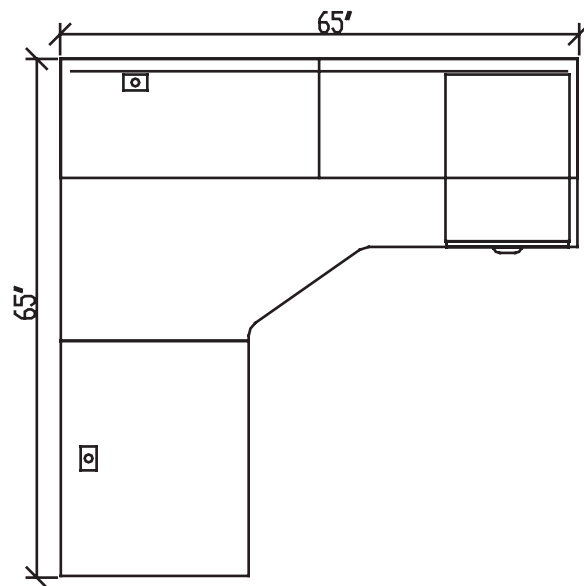

## Layout #5A

INV-2430RSBR

Return Shell/Bridge

INV-3666H

66" Open Hutch

INV-3666CM

Extended Corner Module

INV-3666TB

Tackboard

INV-HPF

Hanging Pedestal

**Note:** For Layout 5A Replace INV-3666CM with INV-6636CM.

Please refer to [www.heartwooddl.com](http://www.heartwooddl.com) for current finish options available for this series