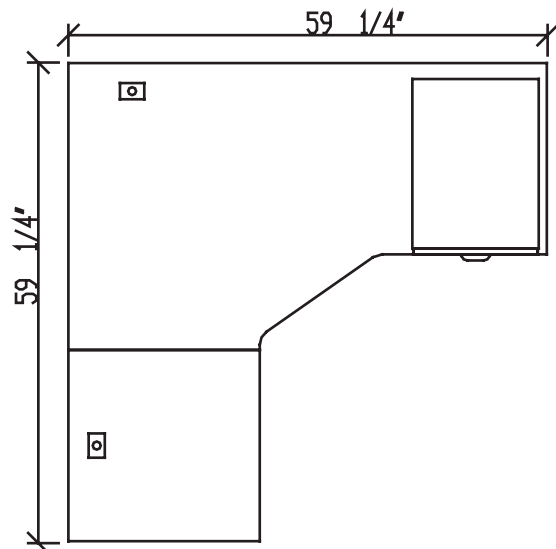

Layout #11A

INV-2424RS

Non Handed Return Shell

INV-3660CM

Extended Corner Module

INV-HPF

Hanging Pedestal

Note: For Layout 11B replace item INV-3660CM with INV-6036CM.