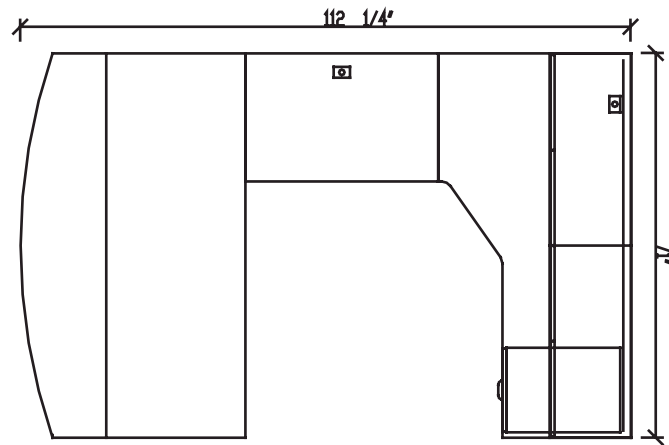

Layout #1A

INV-B4272DS

Bow Top Desk Shell

INV-2436RSBR

Return Shell/Bridge

INV-3672CM

Extended Corner Module

INV-FPUF

Freestanding Pedestal

INV-3672H

72" Open Hutch

INV-3672TB

Tackboard

INV-72HDRS

72" Laminate Doors for Hutch

NOTE: For Layout 1B Replace INV-3672CM with INV-7236CM.