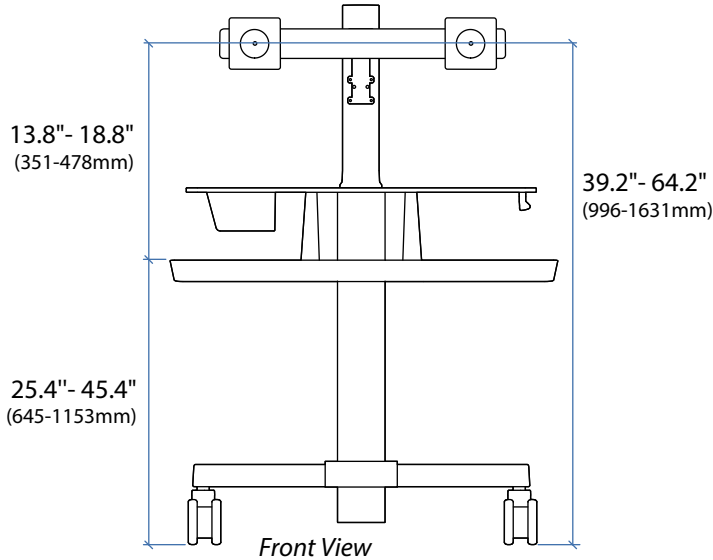

### DIMENSIONS

© 2013 Ergotron, Inc. rev. 11/13/2017 DIM-WFCdual Content is subject to change without notification

**Americas Sales and Corporate Headquarters**

St. Paul, MN USA  
(800) 888-8458  
+1-651-681-7600  
www.ergotron.com  
sales@ergotron.com

### WEIGHT CAPACITY