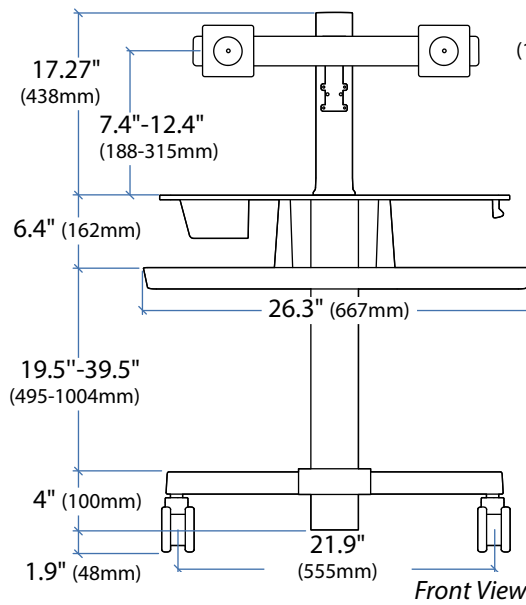

### DIMENSIONS

© 2013 Ergotron, Inc. rev. 11/13/2017 DIM-WFCdual Content is subject to change without notification

**Americas Sales and Corporate Headquarters**

St. Paul, MN USA  
(800) 888-8458  
+1-651-681-7600  
www.ergotron.com  
sales@ergotron.com

### WEIGHT CAPACITY