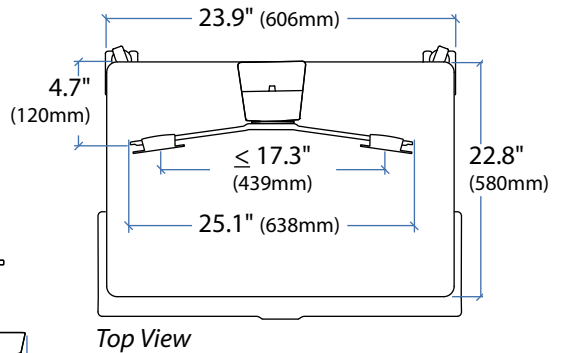

### DIMENSIONS

© 2013 Ergotron, Inc. rev. 11/13/2017 DIM-WFCdual Content is subject to change without notification

**Americas Sales and Corporate Headquarters**

St. Paul, MN USA  
(800) 888-8458  
+1-651-681-7600  
www.ergotron.com  
sales@ergotron.com

### WEIGHT CAPACITY