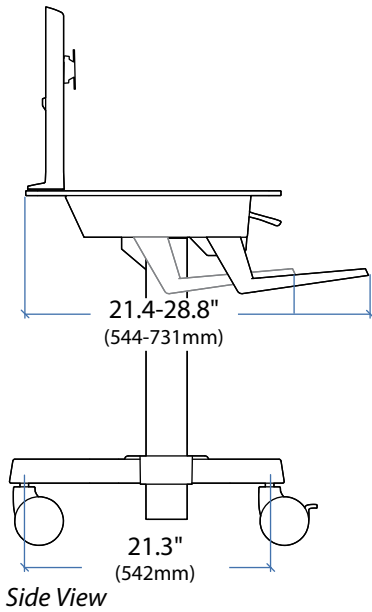

### DIMENSIONS

© 2013 Ergotron, Inc. rev. 11/13/2017 DIM-WFCdual Content is subject to change without notification

**Americas Sales and Corporate Headquarters**

St. Paul, MN USA  
(800) 888-8458  
+1-651-681-7600  
www.ergotron.com  
sales@ergotron.com

### WEIGHT CAPACITY